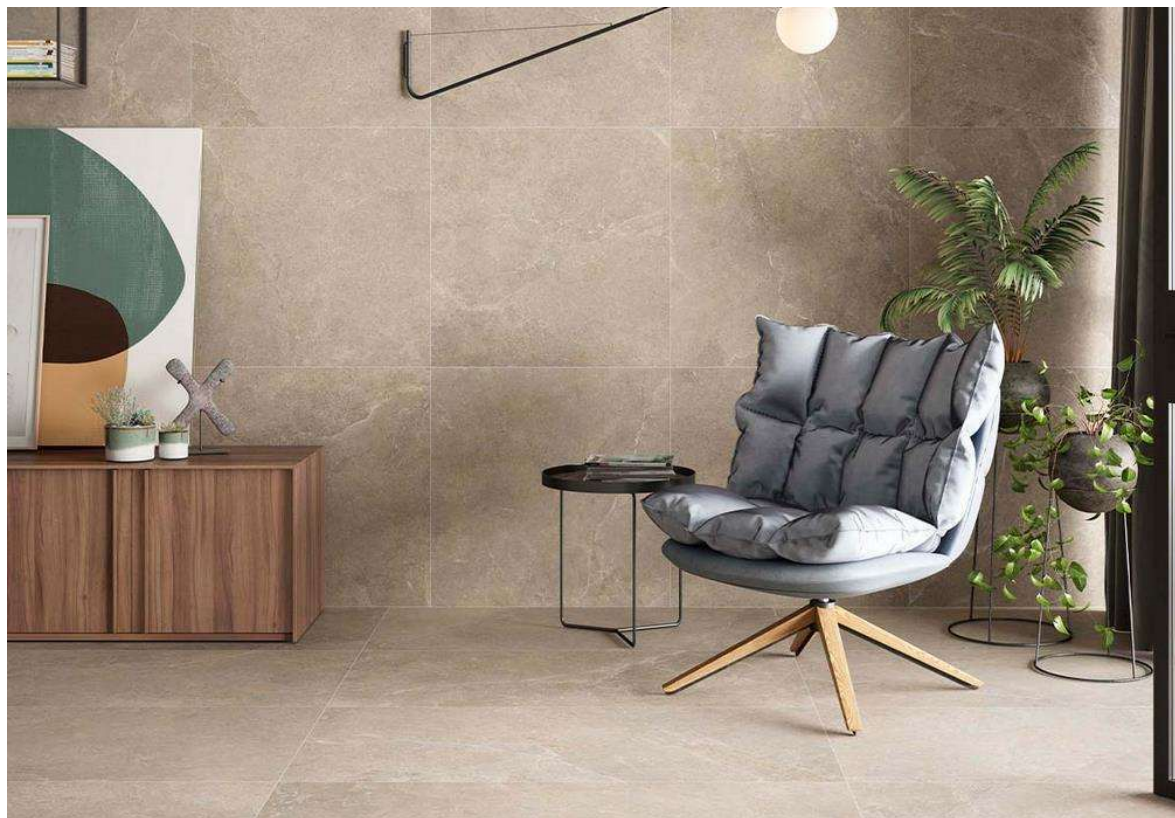

Outlet

CERÁMICA

2644 M2 P.E. L949010240 CM PIE 60X60 RECT. COM