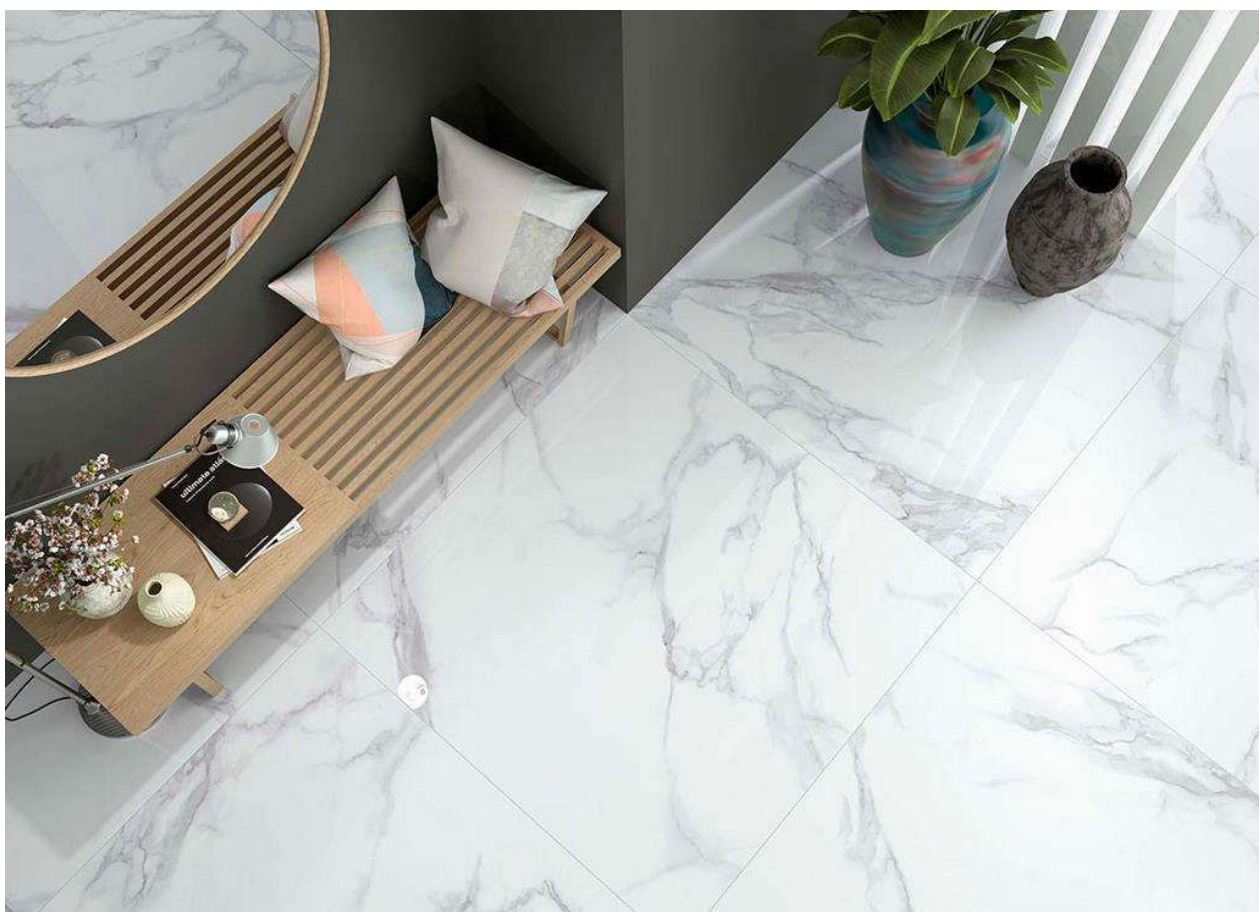

647 m2 P.B. BELENUS GOLD MT 33,3X90 RECT. COM

539 m2 P.B. RICHARD GOLD MT 33,3X90 RECT. COM

3267 m2 P.E. LOKI WHITE SAT. 60X120 RECT. COM

(PULIDO)

718 M2 P.E. PUL. JOLIE WARM 100X100 RECT. COM

353 M2 P.E. PUL. OCTAVIA WHITE 60X120