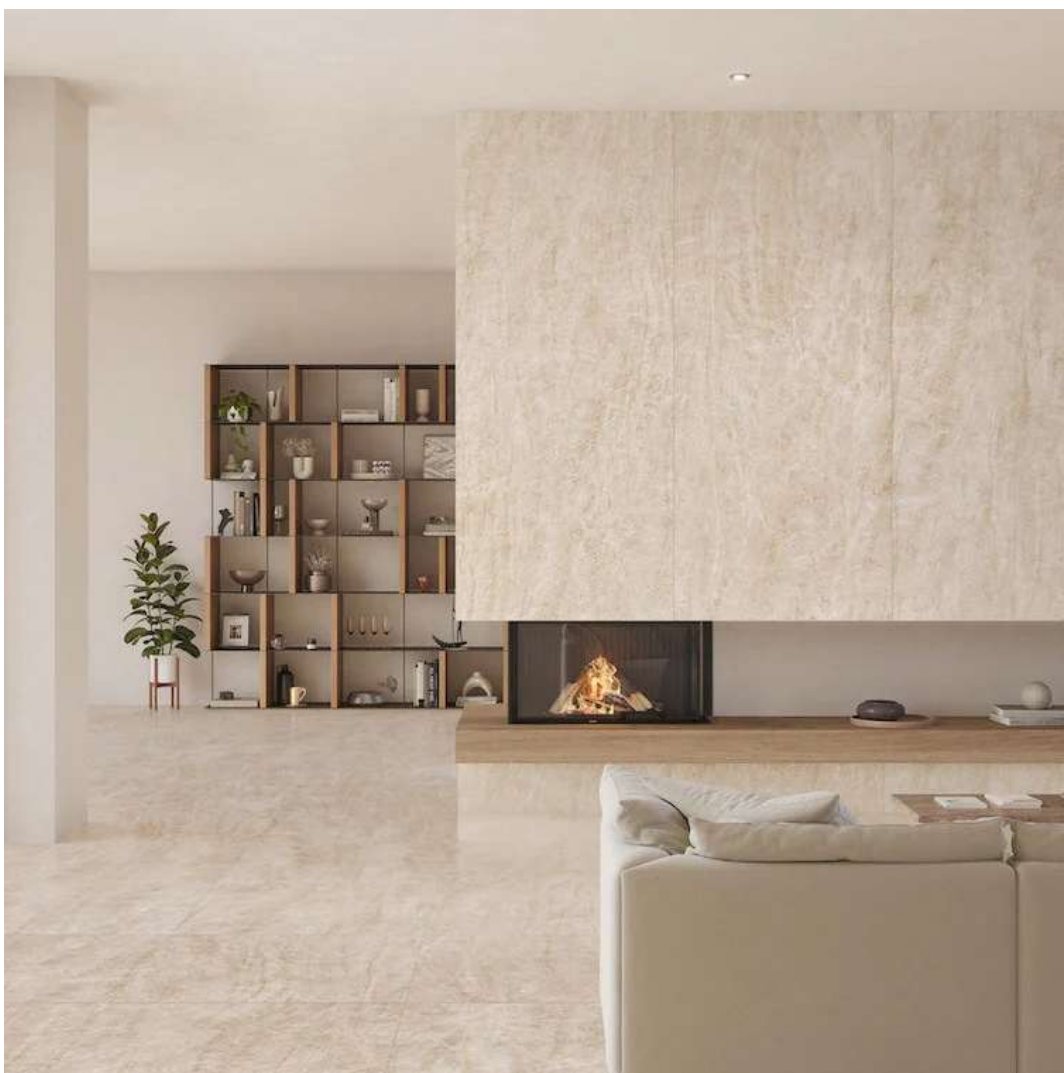

685.44M2 P.E. PUNE BLANCO SATINADO 60X120 RECT. COM 21/05

1428M2 P.E. MOKOSH WHITE SAT 60X120 RECT. COM 21/05

2170.56 M2 P.E. LOKI NATURAL SAT. 60X120 RECT. COM 10/06*

454.96 M2 P.E. V-LUP ETHAN CREAM 60X120 RECT. COM 10/05