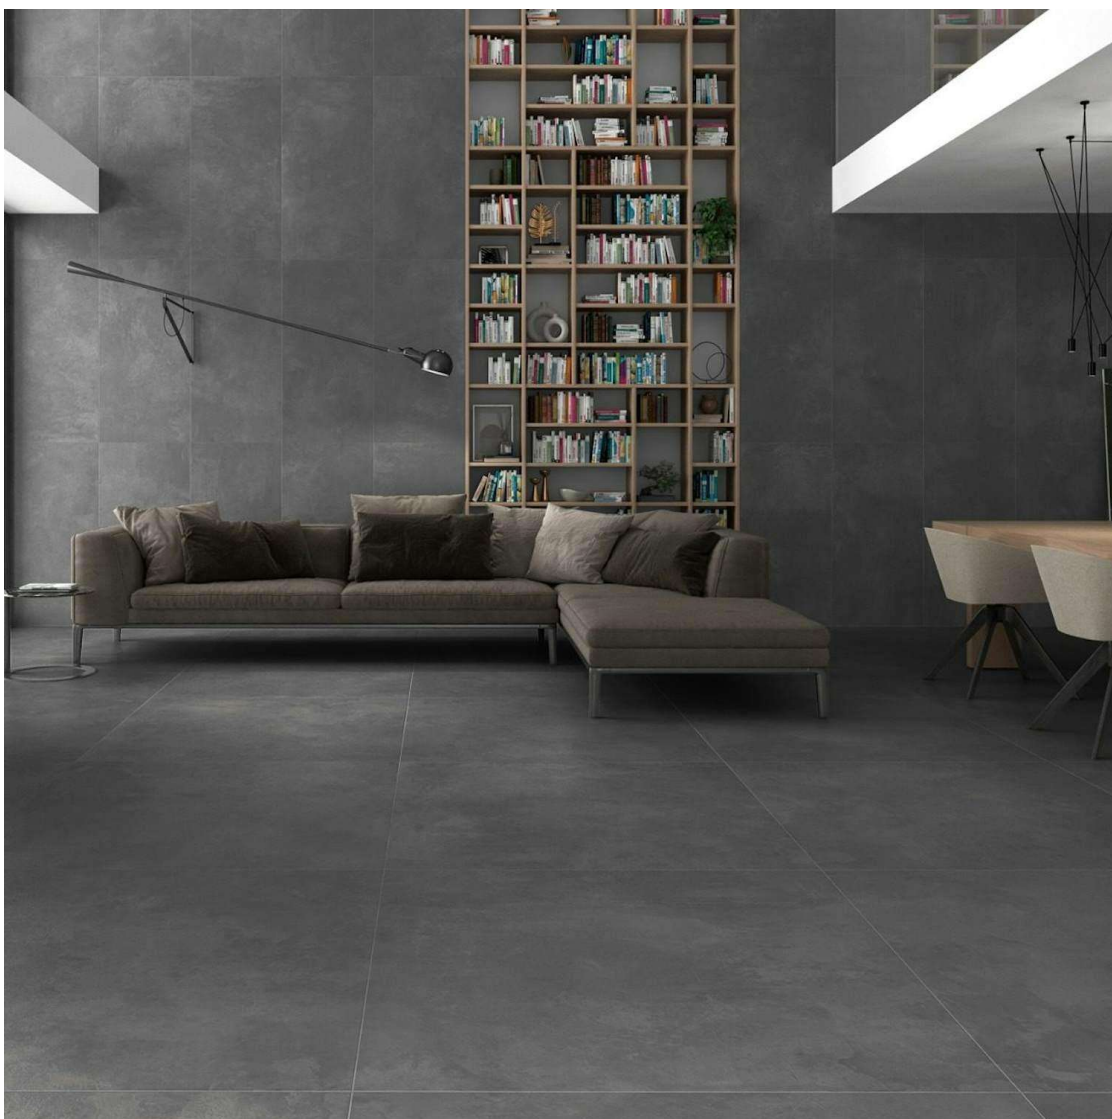

99.36 M2 P.E. INOUT SVETOVID GRAPHITE MT 60X60 COM STOCK LITICA 01/06