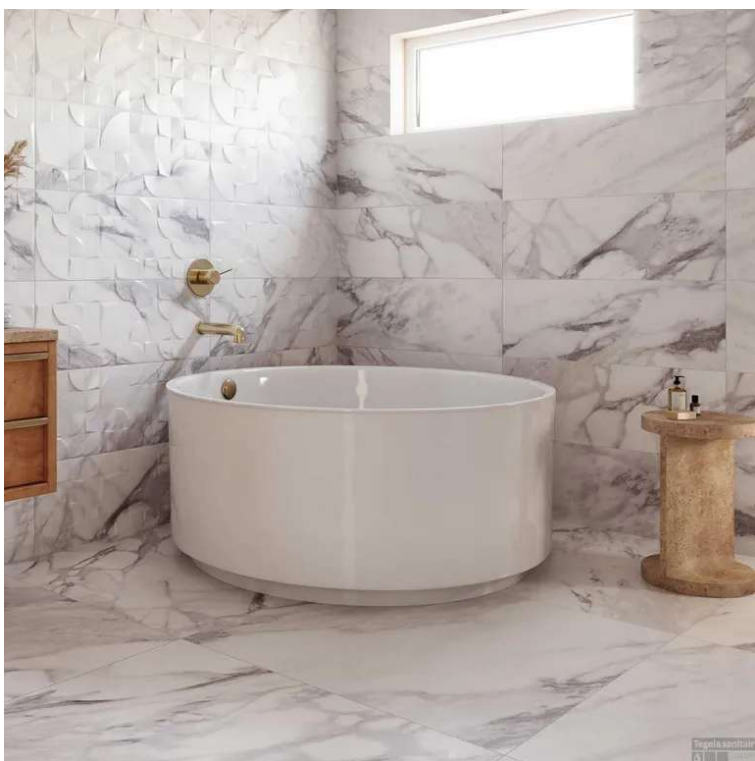

50.98 M2 P.E. QUIROGA BLANCO SATINADO 60X60 RECT. COM STOCK LITICA 01/06

75x75 PORCELÁNICO