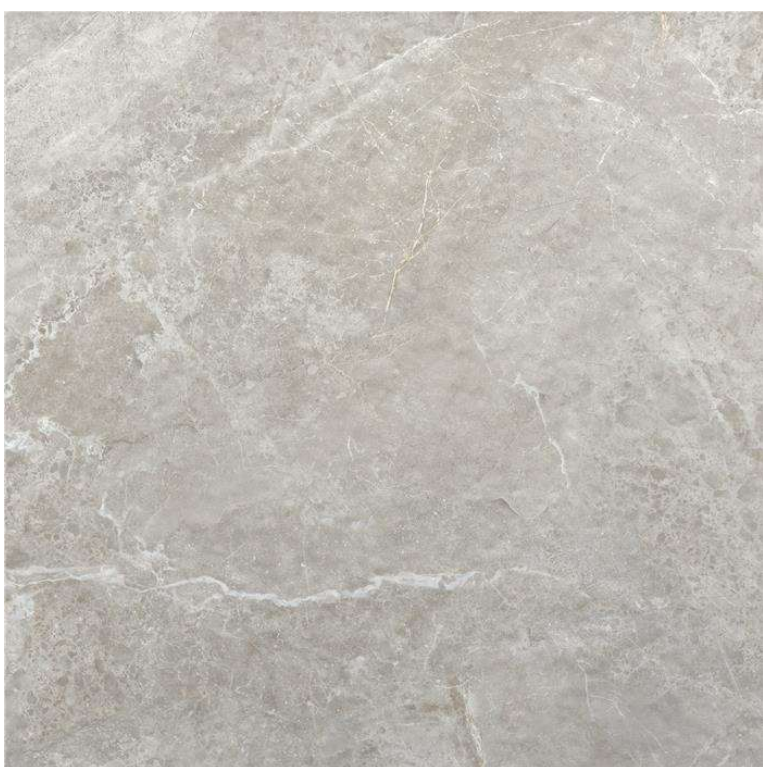

93.44 M2 P.E. SLIPSTOP ALCANDER GREY MATE 60X60 RECT. COM STOCK LITICA 20/05